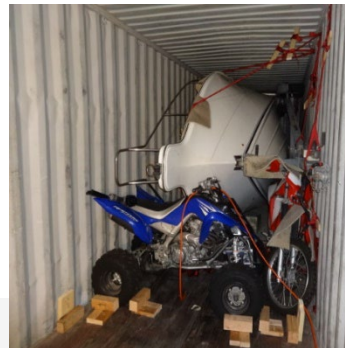

CARGO TYPES

PET ROLLS

PET Rolls
transloaded from
20'GP to 53'DV

CARGO TYPES

HEAT EXCHANGER PARTS

Industrial Heat Exchanger Parts transloaded from 40'HC to 53'DV and Flatbeds

CARGO TYPES

AGGREGATES IN TOTES

Steel Beams
transloaded from
40'HC to Flatbed

CARGO TYPES

COMMERCIAL PLATES

Commercial Plates
transloaded from
40'FR to Flatbed

CARGO TYPES

COILED TUBE REELS

Coiled Tube Reels
transloaded from
40'HC to Step Deck
and Flatbed
Trailers

CARGO TYPES

LUMBER

Lumber transloaded from
Flatbed to 40'HC

CARGO TYPES

MACHINERY

Machinery
transloaded from
Flatbed to 20'FR

CARGO TYPES

AUTOS, MOTORCYCLES, BOATS AND TRAILERS/RVs

Auto, Motorcycles, Boats and Trailers/RVs
Loading with Cable or Full
Wooden Ramps Available

AIR STREAM TRAILER LOADED TO 40'FR SHIPPED TO PARAGUAY

WAREHOUSE LOCATION:

SHIPIT Logistics

13500 S. Figueroa St., Los Angeles, CA 90061